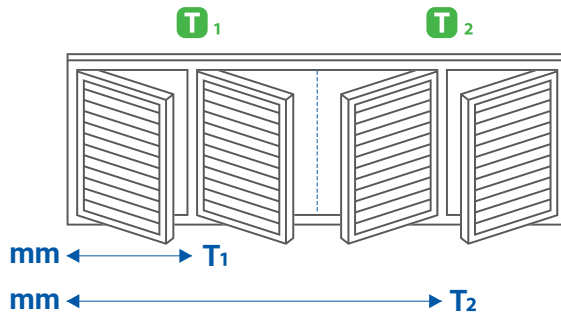

Layout F

3 PANELS
2 T-POSTS
Max Width per Panel **950mm**
per Layout **2,850mm**

mm ← → **T₁**

mm ← → **T₂**

T₁

T₂

Layout G

3 PANELS
2 T-POSTS
Max Width per Panel **950mm**
per Layout **2,850mm**

mm ← → **T₁**

mm ← → **T₂**

Plantation Shutters

Panel Layout Chart

To decide which panel layout will best suit your windows, follow these 2 simple rules: #1 Less is more. #2 You must follow the window. Used in conjunction with your Check Measure Worksheet, the Panel Layout Chart will ensure you get the best possible result when measuring for your plantation shutters.

Min Panel Drop 300mm
Max Panel Drop 2420mm
Min Panel Width 180mm

Midrails: Drops > 1600mm = 1 x Midrail Required

T - T-Posts

Layout H

4 PANELS
2 T-POSTS

Max Width per Panel **950mm**
Max Width per Layout **3,800mm**

Layout J

4 PANELS
1 T-POSTS

Max Width per Panel **950mm**
Max Width per Layout **3,800mm**

Layout K

6 PANELS
2 T-POSTS

Max Width per Panel **950mm**
Max Width per Layout **5,700mm**

Layout L

6 PANELS
3 T-POSTS