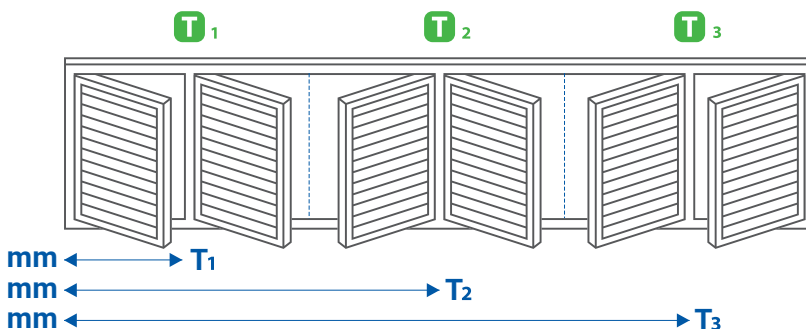

mm ← → **T₁**

mm ← → **T₂**

Plantation Shutters

Panel Layout Chart

To decide which panel layout will best suit your windows, follow these 2 simple rules: #1 Less is more. #2 You must follow the window. Used in conjunction with your Check Measure Worksheet, the Panel Layout Chart will ensure you get the best possible result when measuring for your plantation shutters.

Min Panel Drop 300mm
Max Panel Drop 2420mm
Min Panel Width 180mm

Midrails: Drops > 1600mm = 1 x Midrail Required

T - T-Posts

Layout H

4 PANELS
2 T-POSTS

Max Width per Panel **950mm**
Max Width per Layout **3,800mm**

Layout J

4 PANELS
1 T-POSTS

Max Width per Panel **950mm**
Max Width per Layout **3,800mm**

Layout K

6 PANELS
2 T-POSTS

Max Width per Panel **950mm**
Max Width per Layout **5,700mm**

Layout L

6 PANELS
3 T-POSTS

Max Width per Panel **950mm**
Max Width per Layout **5,700mm**