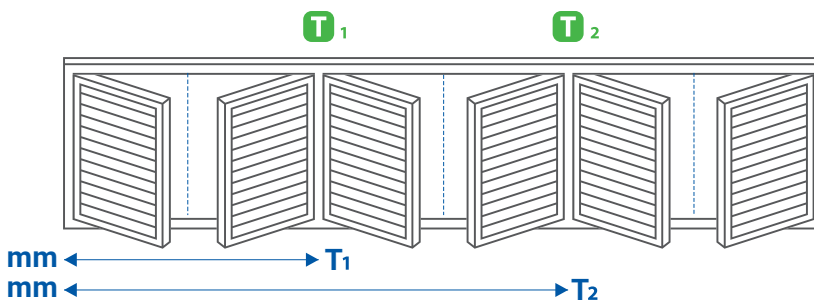

mm ← → **T₁**

mm ← → **T₂**

Plantation Shutters

Panel Layout Chart

To decide which panel layout will best suit your windows, follow these 2 simple rules: #1 Less is more. #2 You must follow the window. Used in conjunction with your Check Measure Worksheet, the Panel Layout Chart will ensure you get the best possible result when measuring for your plantation shutters.

Min Panel Drop 300mm
Max Panel Drop 2420mm
Min Panel Width 180mm

Midrails: Drops > 1600mm = 1 x Midrail Required

T - T-Posts

Layout H

4 PANELS
2 T-POSTS

Max Width per Panel **950mm**
Max Width per Layout **3,800mm**

Layout J

4 PANELS
1 T-POSTS

Max Width per Panel **950mm**
Max Width per Layout **3,800mm**

Layout K

6 PANELS
2 T-POSTS

Max Width per Panel **950mm**
Max Width per Layout **5,700mm**

Layout L

6 PANELS
3 T-POSTS

Max Width per Panel **950mm**
Max Width per Layout **5,700mm**