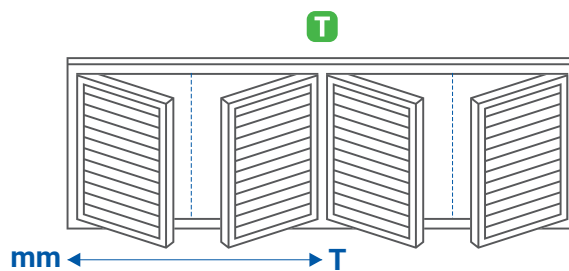

mm ← → **T₁**

mm ← → **T₂**

Plantation Shutters

Panel Layout Chart

To decide which panel layout will best suit your windows, follow these 2 simple rules: #1 Less is more. #2 You must follow the window. Used in conjunction with your Check Measure Worksheet, the Panel Layout Chart will ensure you get the best possible result when measuring for your plantation shutters.

Min Panel Drop 300mm
Max Panel Drop 2420mm
Min Panel Width 180mm

Midrails: Drops > 1600mm = 1 x Midrail Required

T - T-Posts

Layout H

4 PANELS
2 T-POSTS

Max Width per Panel **950mm**
Max Width per Layout **3,800mm**

Layout J

4 PANELS
1 T-POSTS

Max Width per Panel **950mm**
Max Width per Layout **3,800mm**

Layout K

6 PANELS
2 T-POSTS

Max Width per Panel **950mm**
Max Width per Layout **5,700mm**

Layout L

6 PANELS
3 T-POSTS

Max Width per Panel **950mm**
Max Width per Layout **5,700mm**