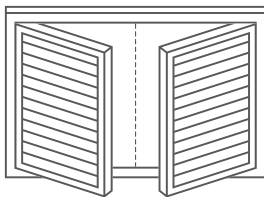

Plantation Shutters

Panel Layout Chart

To decide which panel layout will best suit your windows, follow these 2 simple rules: #1 Less is more. #2 You must follow the window. Used in conjunction with your Check Measure Worksheet, the Panel Layout Chart will ensure you get the best possible result when measuring for your plantation shutters.

Min Panel Drop 300mm
Max Panel Drop 2420mm
Min Panel Width 180mm

Midrails: Drops > 1600mm = 1 x Midrail Required

T - T-Posts

Layout A

1 PANEL
Max Width per Panel **950mm**
Max Width per Layout **950mm**

mm ← →

Layout B

1 PANEL
Max Width per Panel **950mm**
Max Width per Layout **950mm**

mm ← →

Layout C

2 PANELS
Max Width per Panel **950mm**
Max Width per Layout **1,900mm**

mm ← →

T

Layout D

3 PANELS
1 T-POST
Max Width per Panel **950mm**
per Layout **2,850mm**

mm ← → **T**

T

Layout E

3 PANELS
1 T-POST
Max Width per Panel **950mm**
per Layout **2,850mm**

mm ← → **T**

T₁

T₂